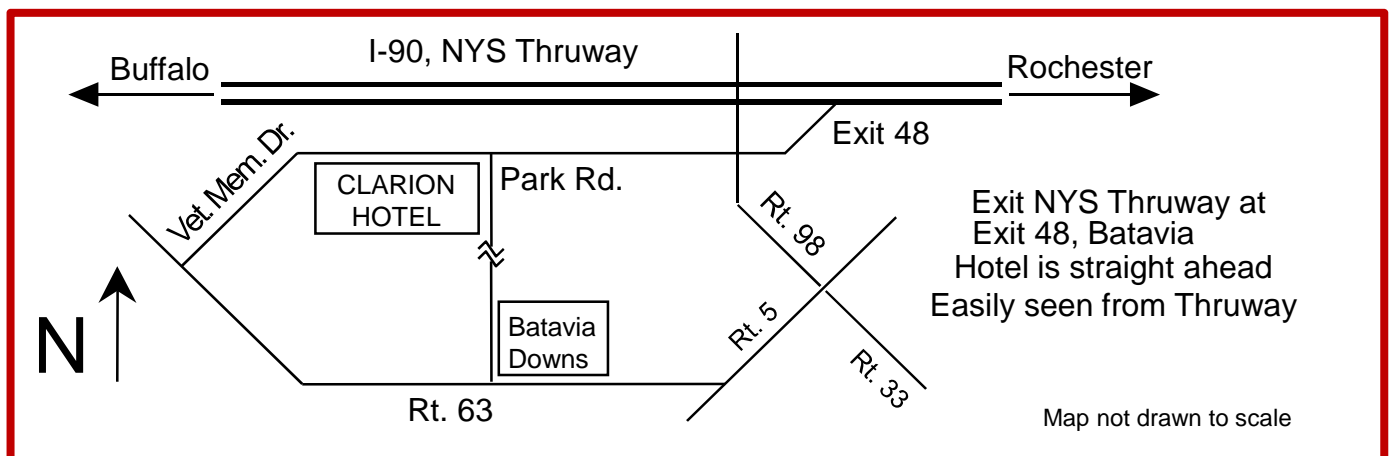

BATAVIA

Train Show

Sunday, November 15, 2015

Clarion Hotel

Batavia, NY

9:30 AM to 3:30 PM

- •All railroad merchandise! No toys or dolls!
- •The most popular train show in Western NY
- •Model trains, books, videos, and railroad items

Admission: $5.00 / Under 18 yrs.- $2.00 / Under 13 yrs.- Free